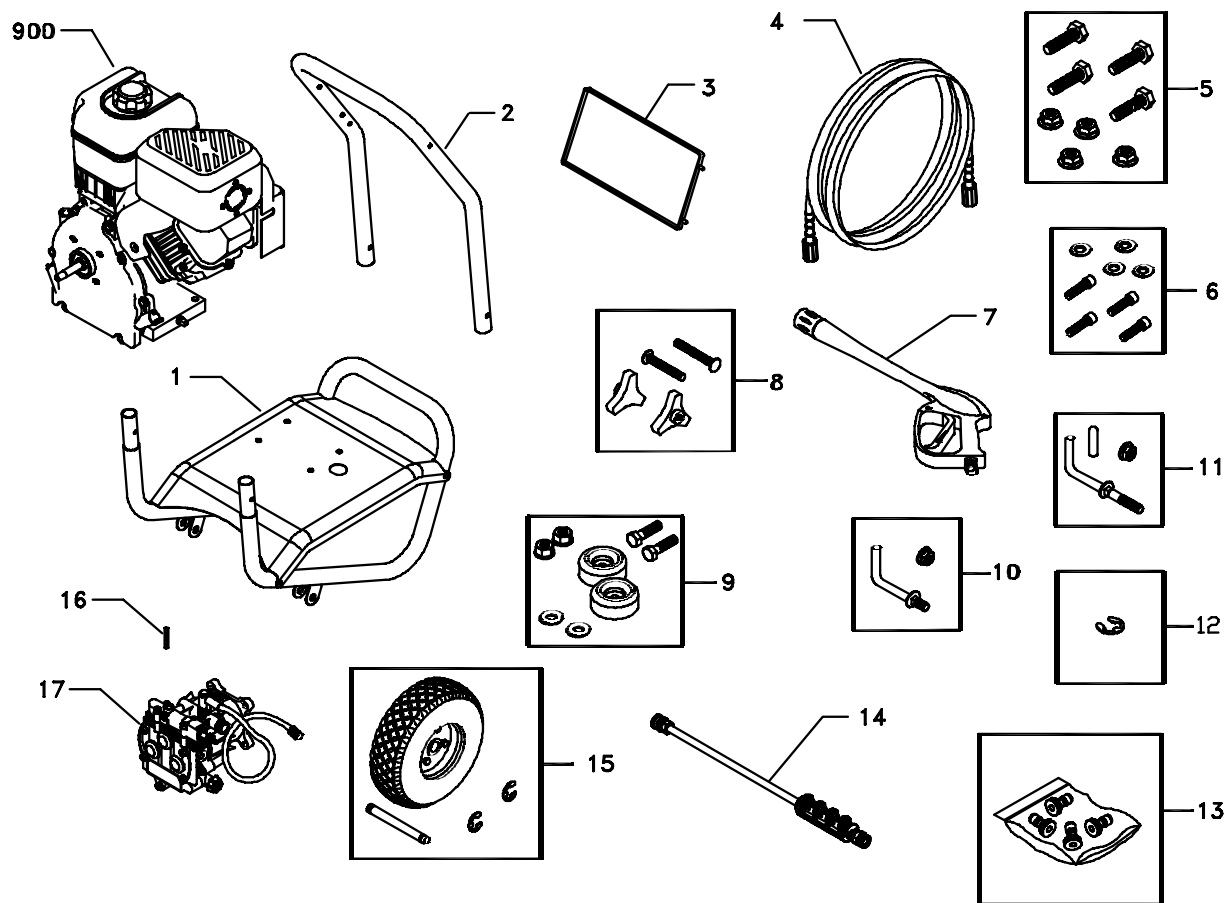

# Pressure Washer Lavador a Presión

Illustrated Parts List  
Las Partes ilustradas Listan

**01936  
(2550 PSI)**

Questions? Help is just a moment away!

Preguntas? La ayuda es justa un momento lejos!

Call: **Pressure Washer Helpline - 1-800-743-4115** M-F 8-5 CT

## EXPLODED VIEW AND PARTS LIST - MAIN UNIT

Item	Part #	Description	Item	Part #	Description
1	192772GS	BASE	10	192309GS	KIT, Hook
2	B191874GS	HANDLE	11	192128GS	KIT, Hook
3	191909GS	BILLBOARD	12	191265GS	KIT, E-Ring
4	190249GS	HOSE	13	B4150GS	KIT, Spray Tip
5	192318GS	KIT, Engine Mounting Hardware	14	192199GS	EXTENSION
6	192131GS	KIT, Pump Mounting Hardware	15	192317GS	KIT, Wheel
7	B3263GS	GUN	16	23139DGS	KEY
8	B2203GS	KIT, Handle Connector	17	189943GS	ASSY, Pump (see page 3)
9	192310GS	KIT, Vibration Mount	900	NSP	ENGINE

## EXPLODED VIEW AND PARTS LIST - PUMP

Item	Part #	Description
1	190568GS	SEAL
3	190569GS	RETAINER RING
9	190671GS	ENGINE ADAPTER & BEARING
19	190571GS	CAP, Oil
23	190573GS	PISTON HOUSING
28	190673GS	MANIFOLD
29	190575GS	O-RING
30	190576GS	SCREW, Venturi
34	190577GS	CONNECTION, Chemical Inlet
45	190578GS	PIN
46	190579GS	VALVE, Seat Plate Brass
47	190580GS	VALVE, Seat Stainless
62	190581GS	CAP
68	190582GS	BALL, Stainless Steel
69	190584GS	O-RING
76	21783GS	THERMAL RELIEF
77	190585GS	OIL BOTTLE