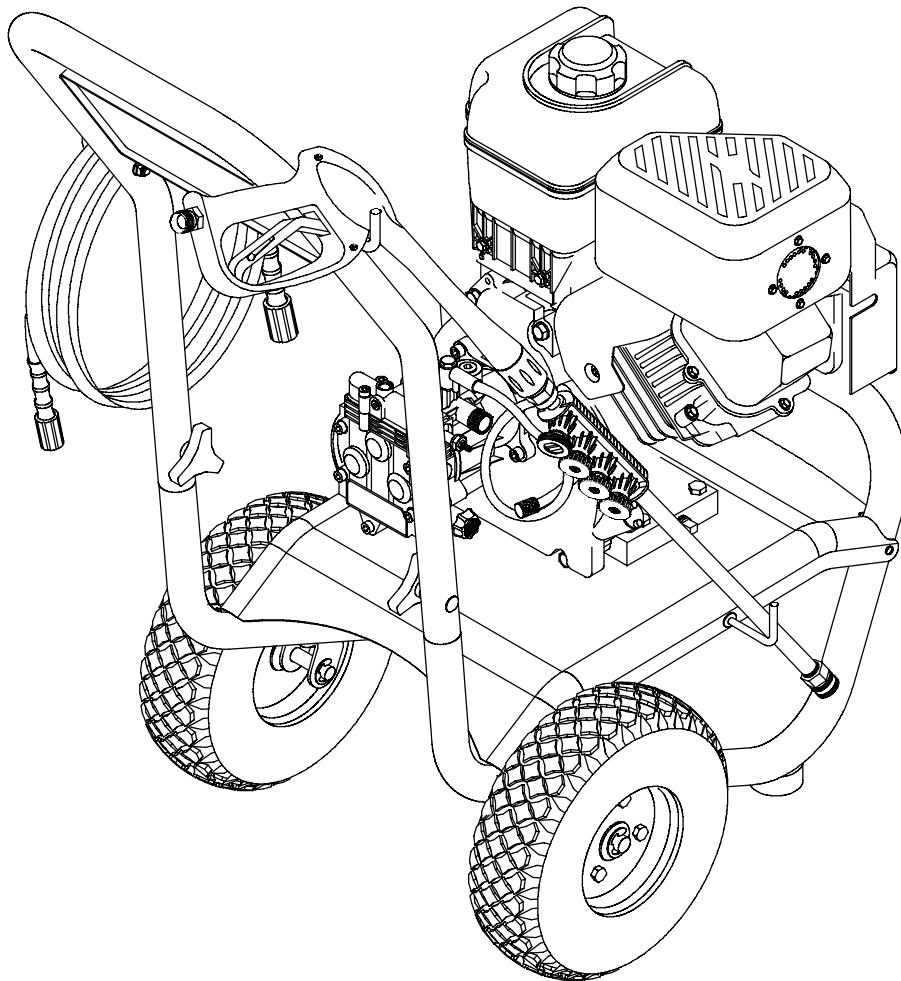

Questions? Help is just a moment away!

Preguntas? La ayuda es justa un momento lejos!

Call: **Pressure Washer Helpline - 1-800-743-4115** M-F 8-5 CT

Llamada: **Lavador a Presión Helpline - 1-800-743-4115** M-F 8-5 CT

BRIGGS & STRATTON POWER PRODUCTS GROUP, LLC
JEFFERSON, WISCONSIN, U.S.A.

IPL No. 192745GS
Revision 2 (03/03/2003)